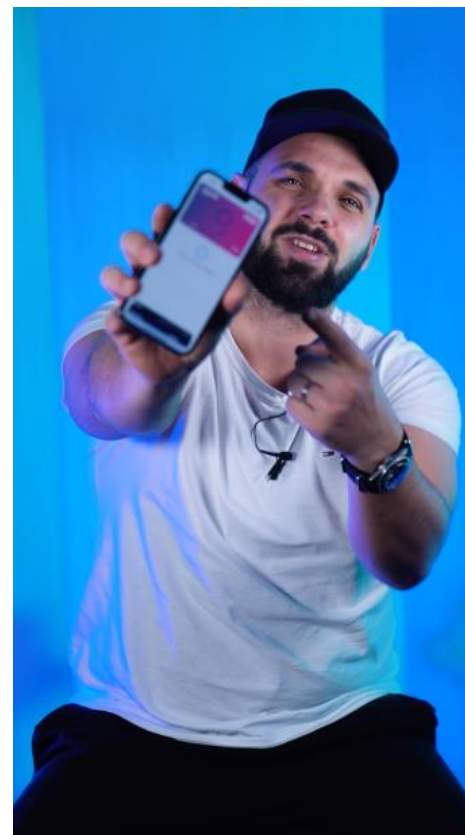

Kreativní výstupy

Influencer content