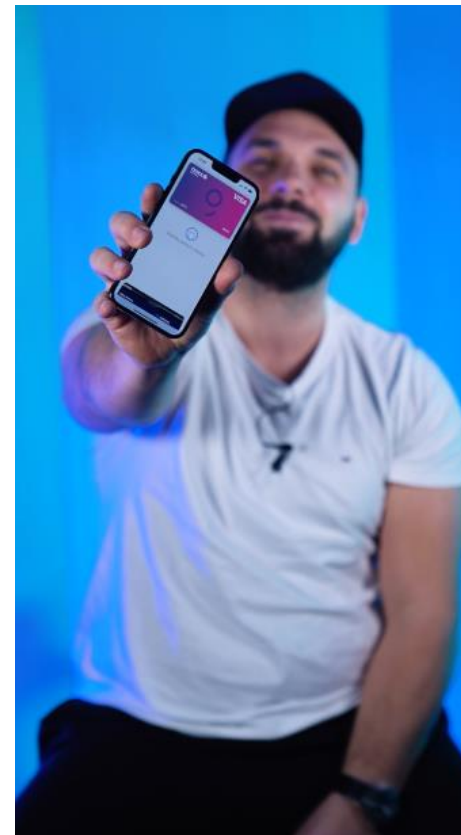

Kreativní výstupy

Influencer content