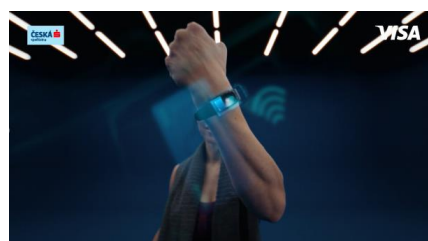

Kreativní výstupy

Soutěž – Online video & banner

3x zaplatte
a vyhrajte
skvělé ceny

CHCI VYHRÁT

ČESKÁ spořitelna

VISA